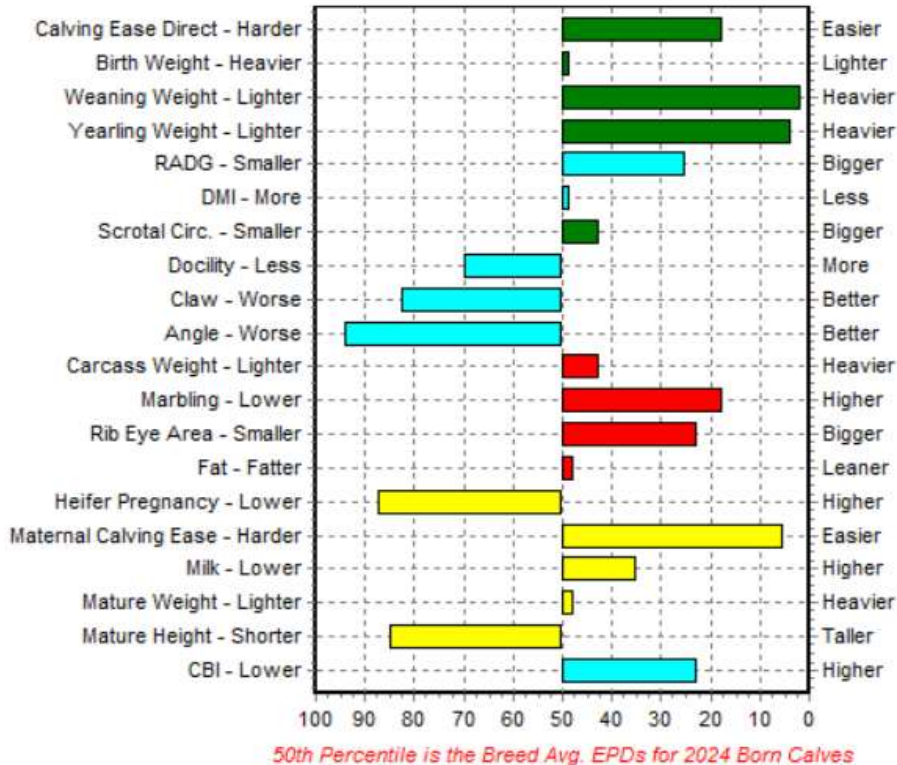

# Lot 5 4CR BENCHMARK 306

DOB: May 7th 2023

Reg# 2313838

Tattoo: FHCR 306L

Calving Ease	Docility	Growth	Maternal	Structure	Milk	Carcass
★★★	★★★	★★★★	★★★★	★★★	★★★	★★★

<b>BW</b>	<b>84</b>
<b>ADJ 205WW</b>	<b>616</b>
<b>ADJ 365YW</b>	<b>1033</b>

CONNEALY CONFIDENCE PLUS  
 MILL BRAE BENCHMARK 9016  
 MILL BRAE FP JOANIE 9623  
 GAR PROPHET  
 OLE VERNICE 654D  
 OLE VERNICE 281Z

EPD	CE	BW	WW	YW	RADG	DMI	SC	Doc	Claw	Angle	CW	Marb	REA	Fat	HPG	MCE	Milk	MW	MH	CBI
EPD	8	2	84	136	0.27	0.96	0.93	15	0.5	0.54	48	0.76	0.73	0.02	7	12	25	63	0	321
Rank %	15	50	2	4	25	50	45	70	85	94	45	20	25	50	90	4	35	50	85	25

EPD Percentiles for 4CR BENCHMARK 306  
 World Angus Evaluation January 17 2025 Black Angus

Big topped bull that should add a lot of fleshing ability  
 His dam comes from an easy calving and low maintenance type of cow family  
 Top 15% or better for Calving Ease, Weaning Weight and Yearling Weight