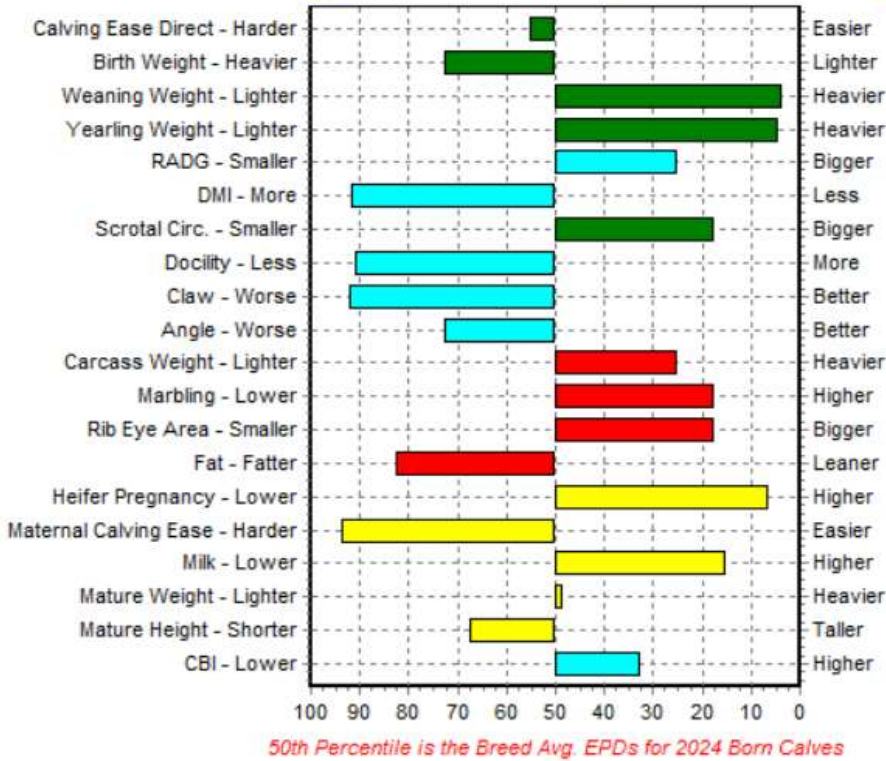

Lot 4 4CR BENCHMARK 310

DOB: May 10th 2023

Reg# 2313807

Tattoo: FHCR 310L

Calving Ease	Docility	Growth	Maternal	Structure	Milk	Carcass
★★	★★★	★★★★	★★★	★★★	★★★★	★★★

BW	83
ADJ 205WW	613
ADJ 365YW	1035

CONNEALY CONFIDENCE PLUS
 MILL BRAE BENCHMARK 9016
 MILL BRAE FP JOANIE 9623
 LLB INTERNATIONAL 711C
 LLB TIPTOP 622E
 LLB TIPTOP 606B

EPD	CE	BW	WW	YW	RADG	DMI	SC	Doc	Claw	Angle	CW	Marb	REA	Fat	HPG	MCE	Milk	MW	MH	CBI
EPD	3	3.1	78	134	0.27	1.59	1.3	9	0.54	0.48	54	0.78	0.77	0.05	15	1	28	62	0.2	306
Rank %	55	75	4	5	25	92	20	91	92	75	25	20	20	85	7	93	15	50	65	35

EPD Percentiles for 4CR BENCHMARK 310
 World Angus Evaluation January 17 2025 Black Angus

A strong topped, thick and functional cow bull that covers all the basics
 His Dam is a powerful International daughter
 Top 5% for Weaning Weight and Yearling Weight EPD
 Top 25% for Milk and Carcass Weight