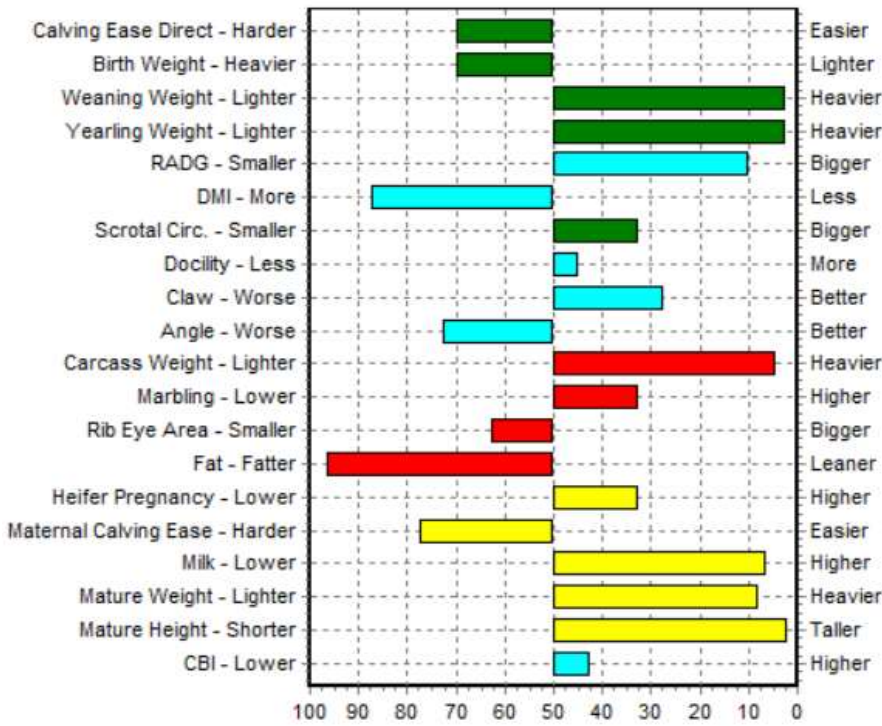

Lot 3 4CR BENCHMARK 318

DOB: May 13th 2023

Reg# 2313829

Tattoo: FHCR 318L

Calving Ease	Docility	Growth	Maternal	Structure	Milk	Carcass
★★	★★★★	★★★★★	★★★★★	★★★★★	★★★★★	★★

BW	86
ADJ 205WW	659
ADJ 365YW	1154

CONNEALY CONFIDENCE PLUS
 MILL BRAE BENCHMARK 9016
 MILL BRAE FP JOANIE 9623
 LLB MARVEL 309B
 LLB ENCHANTRESS 325E
 LLB ENCHANTRESS 173A

EPD	CE	BW	WW	YW	RADG	DMI	SC	Doc	Claw	Angle	CW	Marb	REA	Fat	HPG	MCE	Milk	MW	MH	CBI
EPD	1	2.9	80	140	0.29	1.44	1.07	19	0.39	0.48	69	0.56	0.48	0.07	12	4	30	99	1.2	298
Rank %	70	70	3	3	10	90	35	45	30	75	5	35	65	97	35	75	6	8	2	45

EPD Percentiles for 4CR BENCHMARK 318
 World Angus Evaluation January 17 2025 Black Angus

50th Percentile is the Breed Avg. EPDs for 2024 Born Calves

A true Cow Maker

Biggest weaning weight and yearling weight of the sale with weaning ratio of 104 and yearling ratio of 116

Lots of maternal power combined with excellent feet and legs

His Dam is a well made, heavy milking productive cow that has done a great job over the years

Top 8% for Weaning Weight, Yearling Weight, Milk, Mature Weight, Mature Height and Carcass Weight EPD