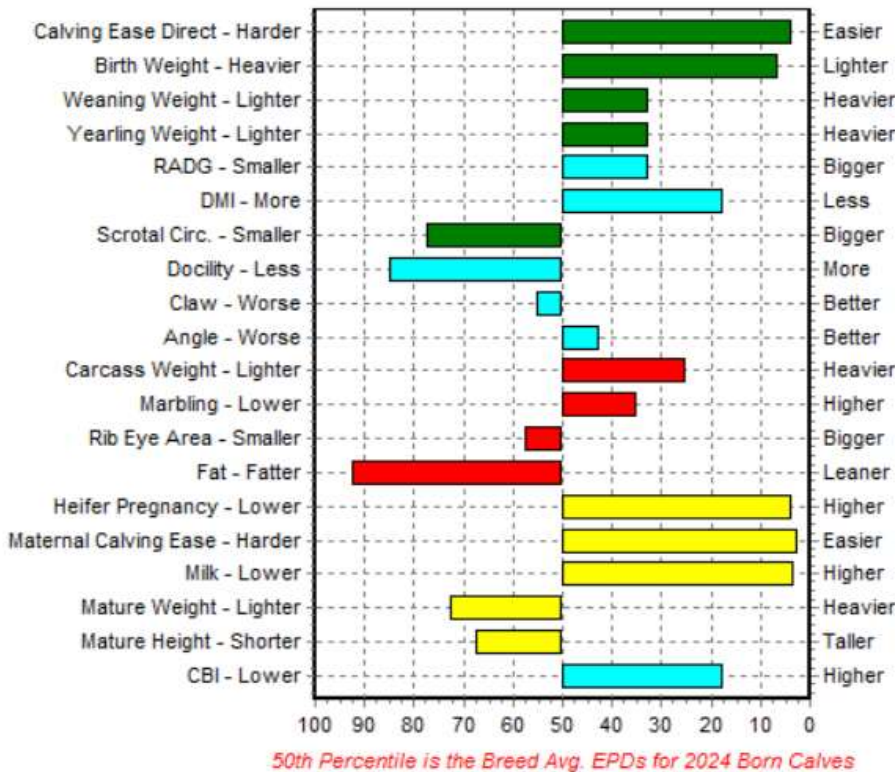

Lot 1 4CR IRONHIDE 206

DOB: May 14th 2022

Reg# 2255388

Tattoo: FHCR 206K

Calving Ease	Docility	Growth	Maternal	Structure	Milk	Carcass
★★★★	★★★★	★★	★★★★★	★★★★★	★★★★★	★★

BW	85
ADJ 205WW	636
ADJ 365YW	1028

Progeny Birth Weights	
Bull Calves	75;75;81;81;82;86;95
Heifer Calves	68;70;72;75

LD CAPITALIST 316
 MUSGRAVE 316 EXCLUSIVE
 MUSGRAVE PRIM LASSIE 163-386
 JL CRUSHMAID 5555
 JL CRUSHMAID 5555
 JL CRUSHMAID 0238

EPD	CE	BW	WW	YW	RADG	DMI	SC	Doc	Claw	Angle	CW	Marb	REA	Fat	HPG	MCE	Milk	MW	MH	CBI
EPD	12	-0.7	61	107	0.26	0.46	0.57	11	0.44	0.42	54	0.55	0.5	0.06	16	13	32	45	0.2	331
Rank %	3	7	35	35	30	20	80	85	55	30	25	35	60	93	4	2	3	75	65	20

EPD Percentiles for 4CR IRONHIDE 206
 World Angus Evaluation January 17 2025 Black Angus

Our Homegrown Herd Bull on offer this year as a 3 year old
 Easy Calving Maternal Powerhouse who stamps his calves with muscle and style
 His dam is a favourite in the herd with perfect feet and udder at 10 years old
 Weaning ratio of 105 for the 2023 calf crop and we are excited for this calving season to come
 Exceptionally balanced set of EPDs with 10 of them in the top 30% of the breed
 Top 10% or better for Calving Ease, Birth Weight, Maternal Calving Ease, Milk and HPG